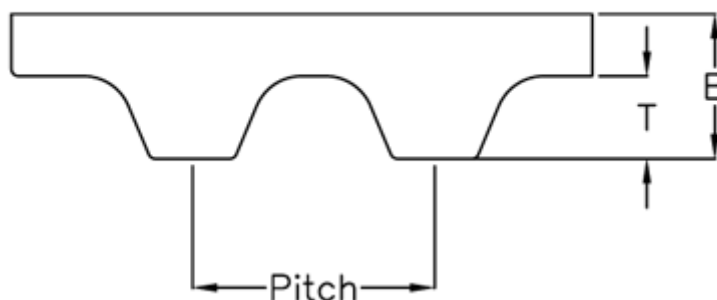

Article number: 602776220281

Description: Gates Timing Belt Synchropower PU 6 T5 280

Measures

Height B mm	= 2.2
Height T mm	= 1.2
Length	= 280
Number of teeth	= 56
Pitch	= 5
Type	= PU 6 T5 280
Width	= 6